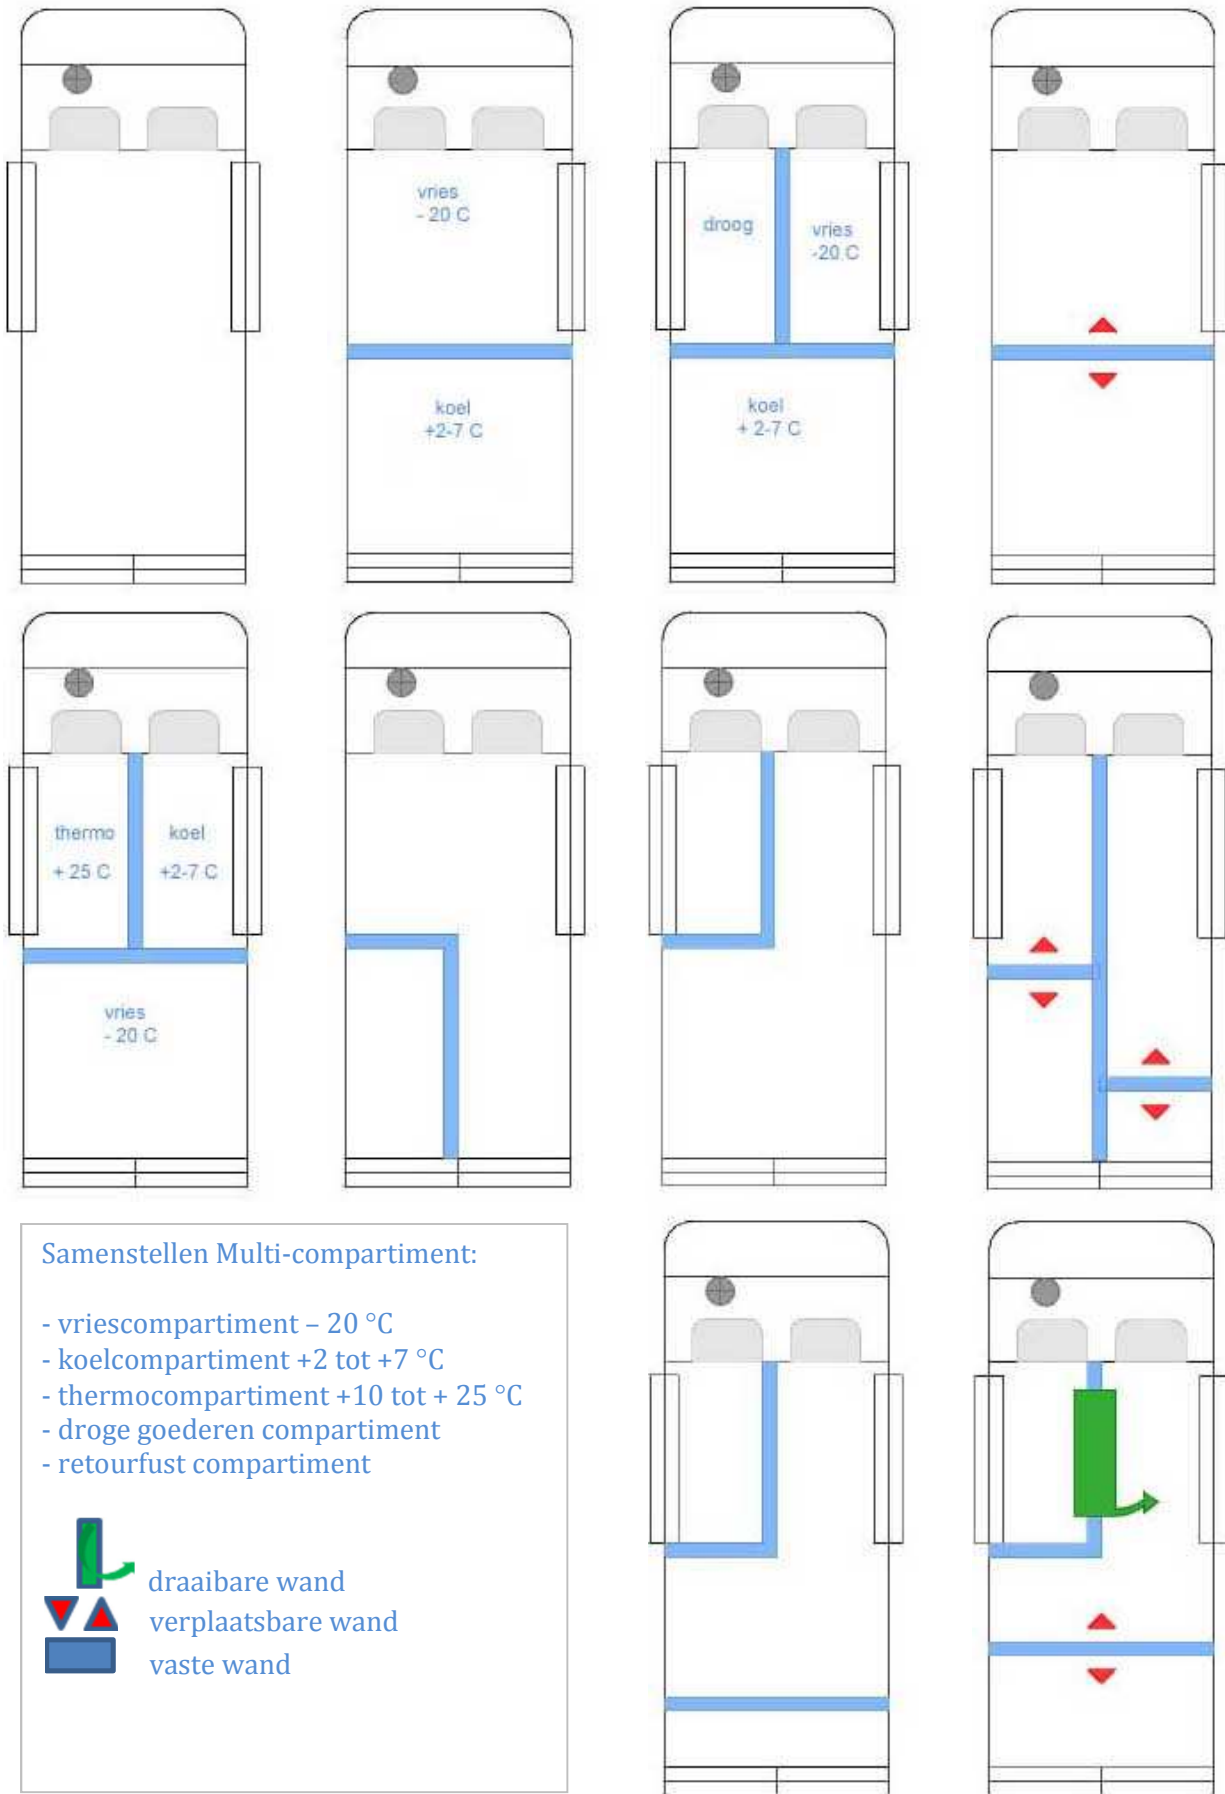

Multi-temp

LAADRUIJTE INDELING

Samenstellen Multi-compartment:

- vriescompartment - 20 °C
- koelcompartment +2 tot +7 °C
- thermocompartment +10 tot + 25 °C
- droge goederen compartiment
- retourfust compartiment